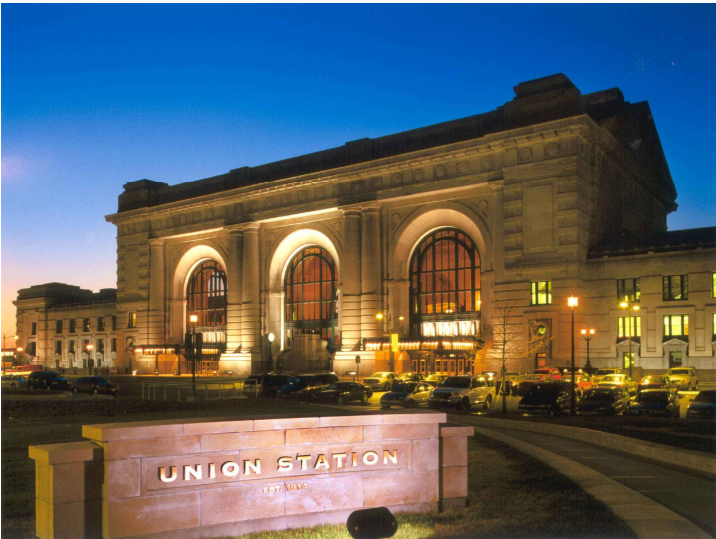

Union Station
Kansas City, Missouri