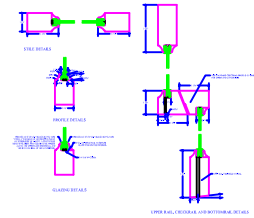

PRESIDENT HOTEL MOCK-UP

UPPER SASH ELEVATION
QTY: 1

LOWER SASH ELEVATION
QTY: 1

PRESIDENT HOTEL MOCK-UP

General Notes

re-view
The Complete Restoration of Historic Windows

1235 Saline Street
North Kansas City, MO 64116
Phone: (816) 741-2876
Fax: (816) 746-9331
www.re-view.biz